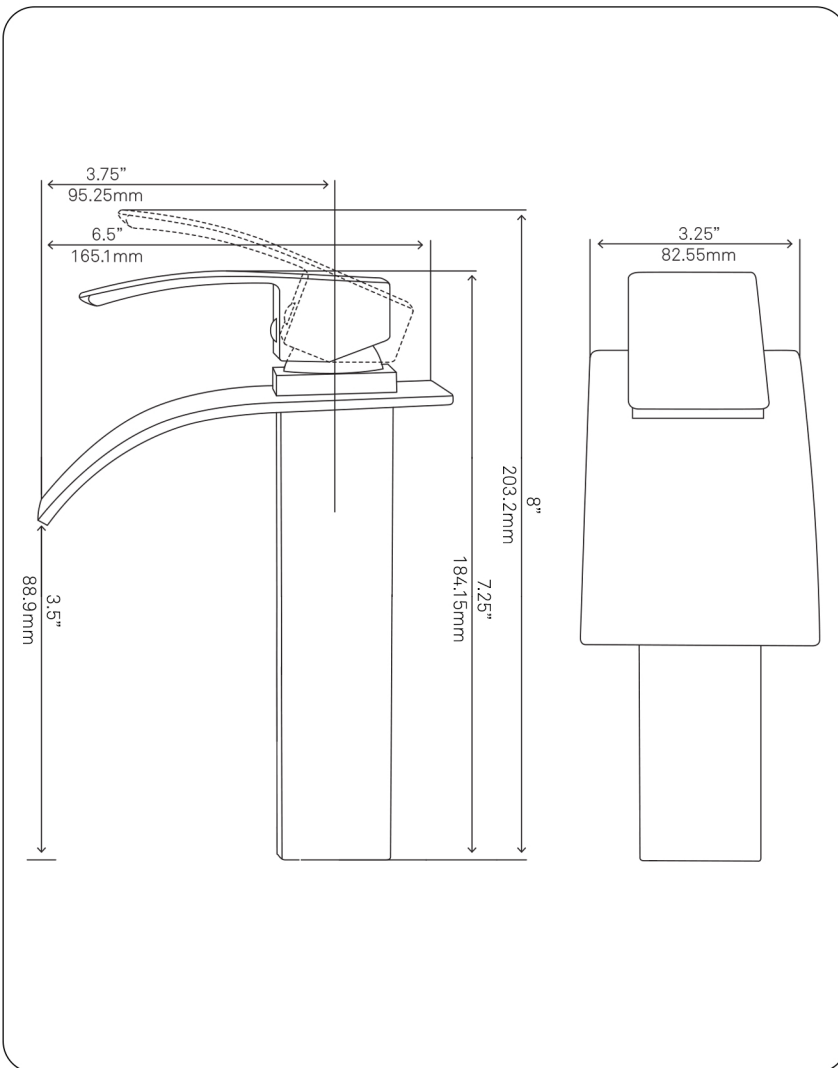

NOVATTO

GF-136SGM REMI Lav Faucet, Gunmetal

Requested By: _____

Specific Features: _____

STANDARD SPECIFICATIONS:

- Waterfall faucet with gunmetal finish
- Single handle control
- Solid brass construction
- High pressure ceramic cartridge
- Single hole deck mount installation
- Spout reach: 3.75-inches
- Spout height: 3.5-inches
- 1.5-inch mounting hole diameter
- cUPC and AB1953 low lead compliant
- ASME A112.18.1-1-2011/CSA B125.1-11
- NSF 61 and NSF 372 certified
- Water saver available

WARRANTY:

Limited lifetime warranty

- See www.NovattoInc.com for details

COORDINATING ACCESSORIES:

- Glacier Ice Restoration and Sealer kit

NOTES

Novatto reserves the right (1) to make changes in specifications and materials, and (2) to change or discontinue models, both without notice or obligation. Dimensions are for reference only, see www.NovattoInc.com for finish options and product availability.